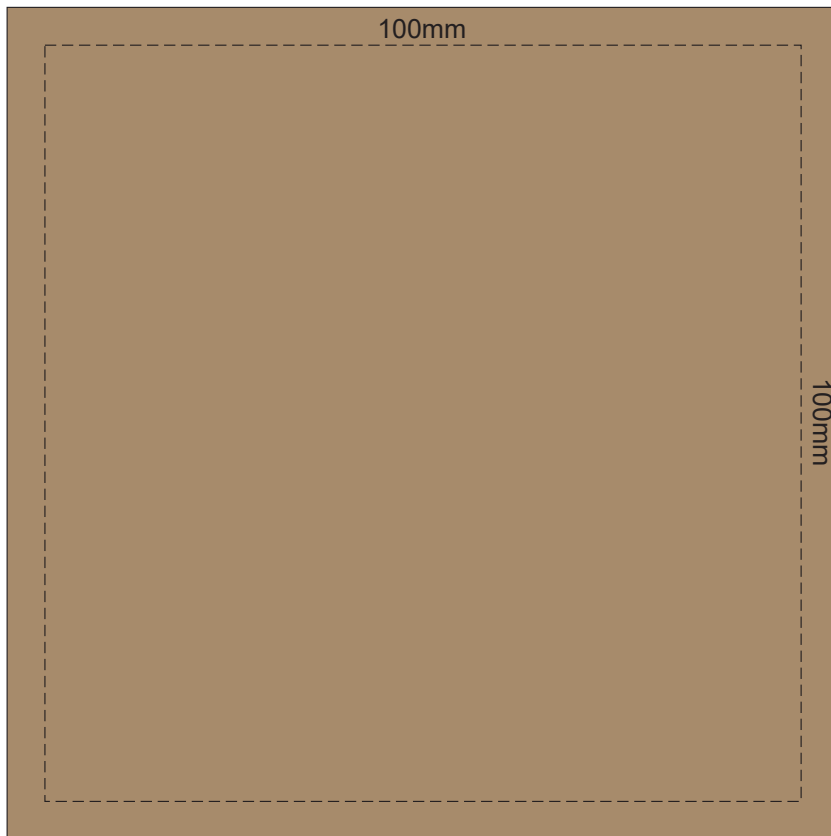

100% of Actual Size
Pad Print

100% of Actual Size
Laser Engraving

Engrave to a
Shiny Steel Finish

100% of Actual Size
Digital Packaging Print

GIFT BOX
FRONT

Artwork will be printed directly onto the product via CMYK printing (no white), colours will not be vibrant due to white ink not being available for this process.

GIFT BOX SLEEVE

60% of Actual Size
Digital Label
423mm

Blue Line = The SIGNIFICANT PRINT AREA
(Keep all critical images & text within this box)
Black Line = Maximum print area
Pink Line = Bleed off to here
Red Line = Fold Line