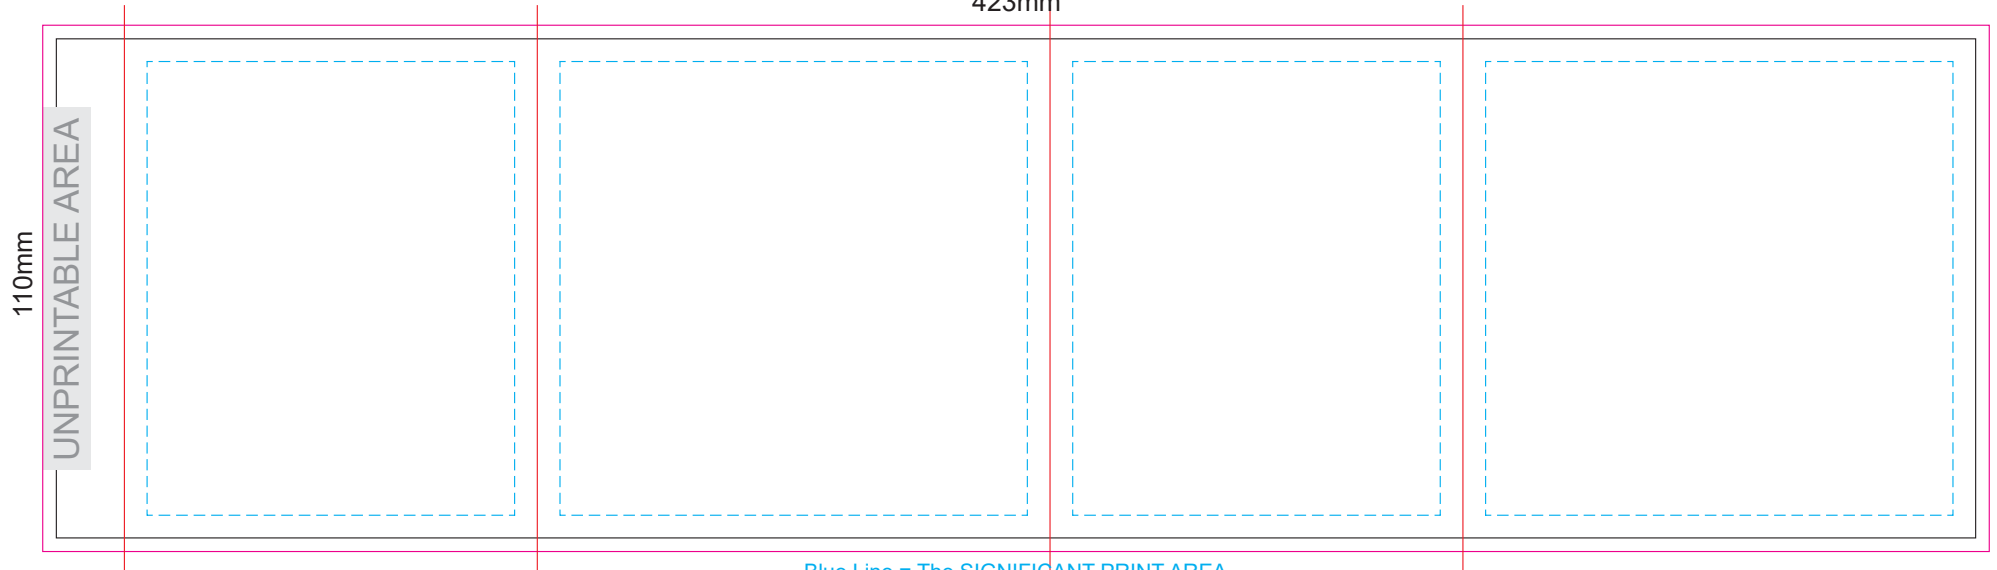

100% of Actual Size
Pad Print

100% of Actual Size
Laser Engraving

Engrave to a
Shiny Steel Finish

100% of Actual Size
Digital Packaging Print

GIFT BOX
FRONT

Artwork will be printed directly onto the product via CMYK printing (no white), colours will not be vibrant due to white ink not being available for this process.

GIFT BOX SLEEVE

60% of Actual Size
Digital Label
423mm

Blue Line = The SIGNIFICANT PRINT AREA
(Keep all critical images & text within this box)
Black Line = Maximum print area
Pink Line = Bleed off to here
Red Line = Fold Line