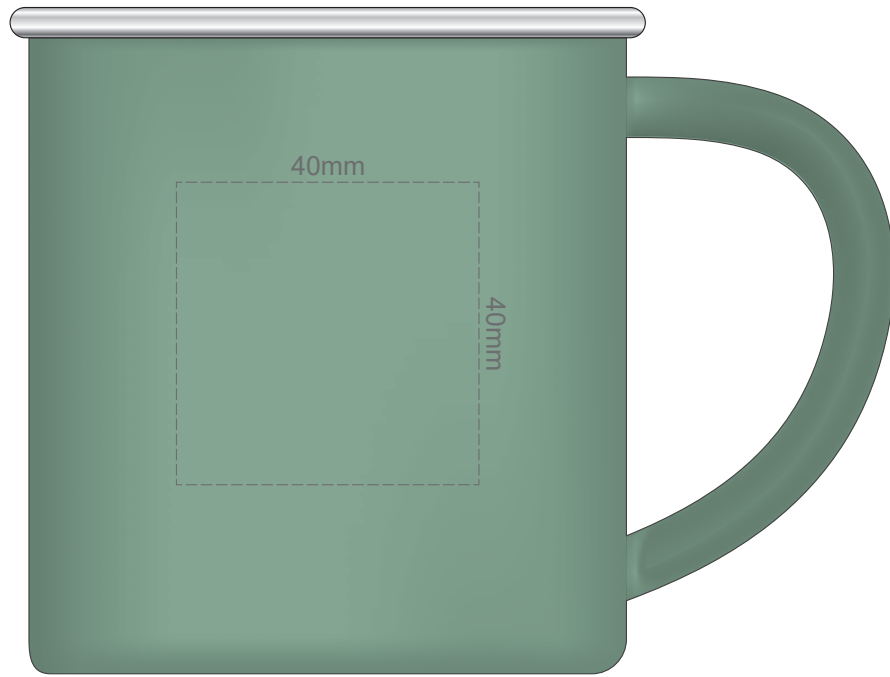

100% of Actual Size
Pad Print

100% of Actual Size
Laser Engraving

Engrave to a
Shiny Steel Finish

100% of Actual Size
Digital Packaging Print

GIFT BOX
FRONT

Artwork will be printed directly onto the product via CMYK printing (no white), colours will not be vibrant due to white ink not being available for this process.

GIFT BOX SLEEVE

60% of Actual Size
Digital Label
423mm

Blue Line = The SIGNIFICANT PRINT AREA
(Keep all critical images & text within this box)
Black Line = Maximum print area
Pink Line = Bleed off to here
Red Line = Fold Line