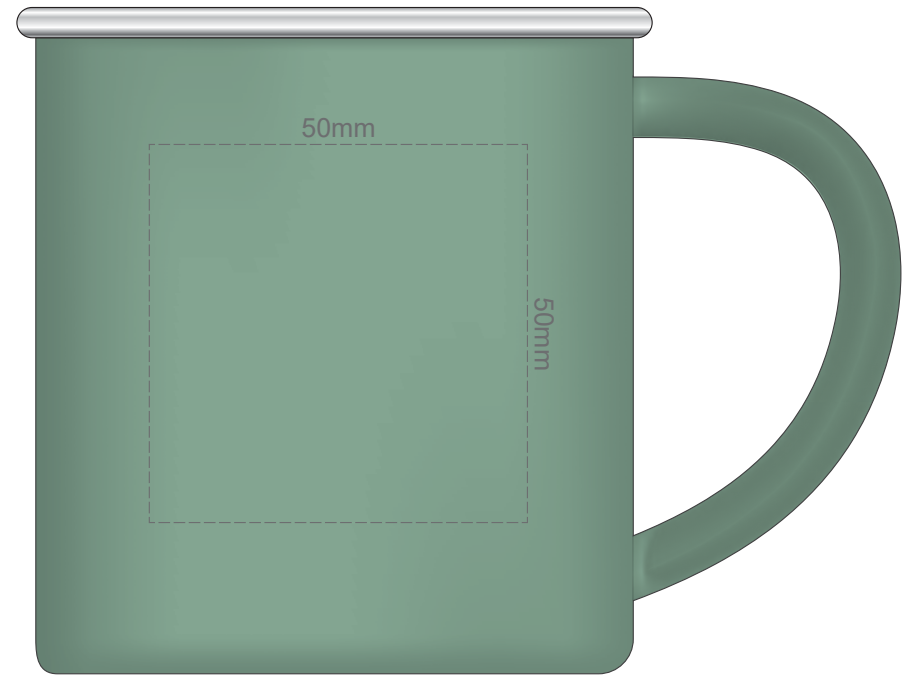

100% of Actual Size
Pad Print

100% of Actual Size
Laser Engraving

Engrave to a
Shiny Steel Finish

100% of Actual Size
Digital Packaging Print

GIFT BOX
FRONT

Artwork will be printed directly onto the product via CMYK printing (no white), colours will not be vibrant due to white ink not being available for this process.

GIFT BOX SLEEVE

60% of Actual Size
Digital Label
423mm

Blue Line = The SIGNIFICANT PRINT AREA
(Keep all critical images & text within this box)
Black Line = Maximum print area
Pink Line = Bleed off to here
Red Line = Fold Line